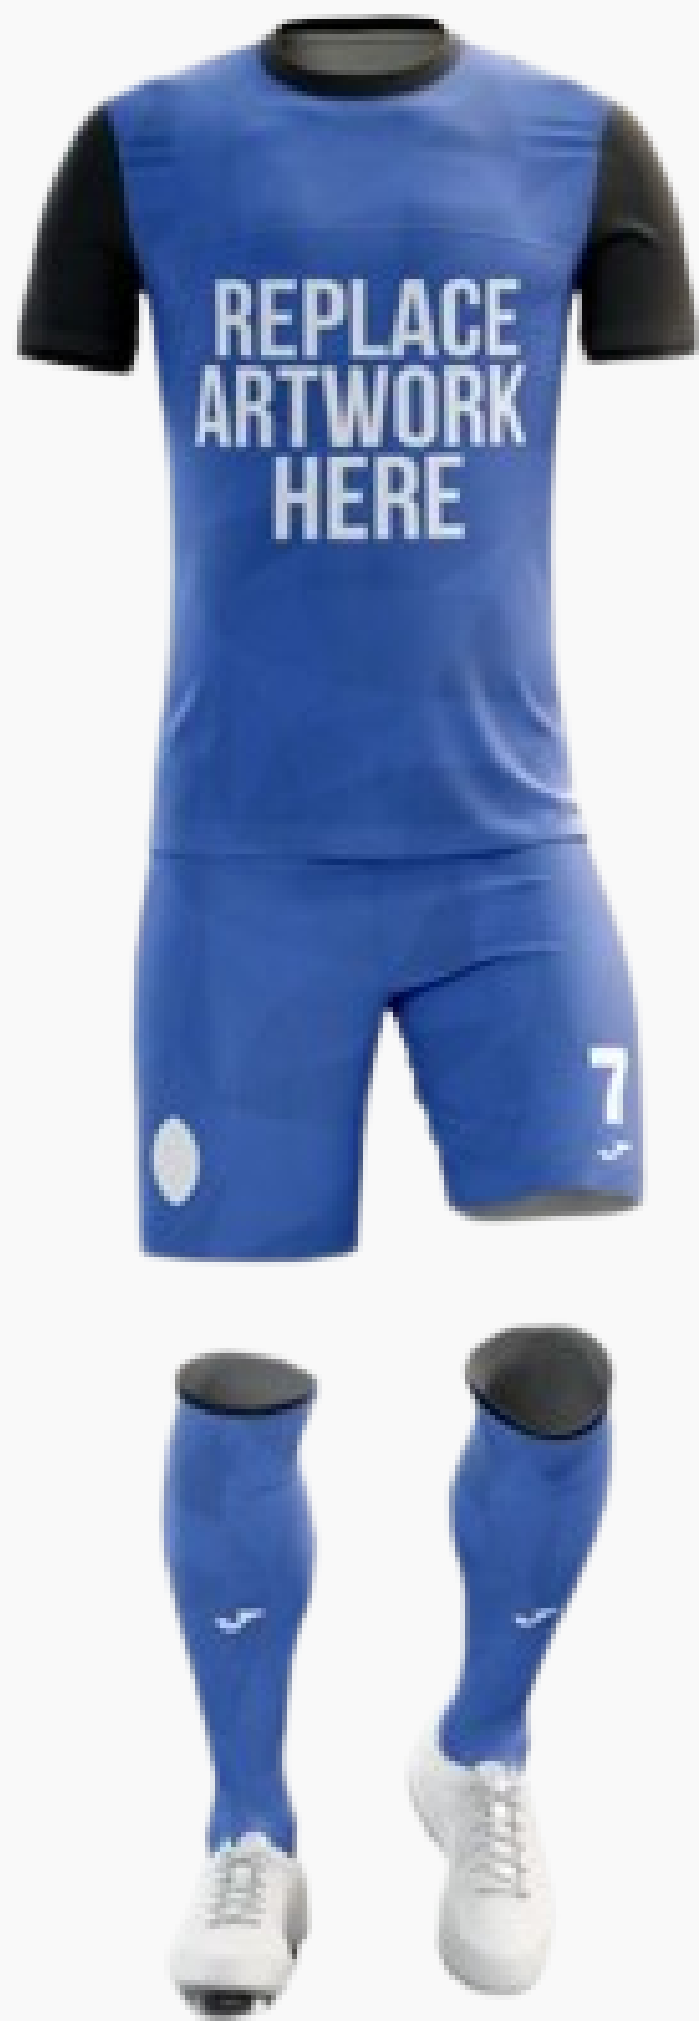

FAHAD TYCOON

FT-01-102